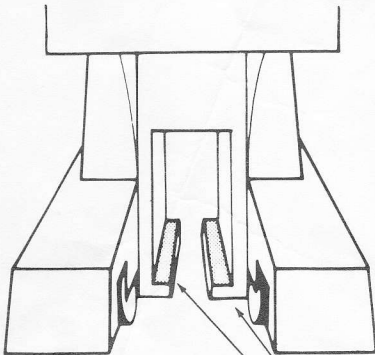

DING-A-LING

BOXER

INSTRUCTION SHEET

DO NOT THROW THIS SHEET AWAY. READ ALL INSTRUCTIONS CAREFULLY.

HOW TO PLAY WITH YOUR BOXER

1. PRESS LEFT BUTTON TO RAISE LEFT ARM.
2. PRESS RIGHT BUTTON TO RAISE RIGHT ARM.
3. PRESS ONE BUTTON AFTER THE OTHER AND BOXER WILL FIGHT.

IMPORTANT

VASELINE

FOR BEST RESULTS ON SPACE SKYWAY SETS, PUT A SMALL AMOUNT OF VASELINE® ALL ALONG LEDGES BETWEEN DING-A-LING'S FEET, AS SHOWN. BE SURE TO ADD MORE VASELINE® WHEN NEEDED.

©1971 TOPPER CORPORATION, ELIZABETH, N.J. 07206