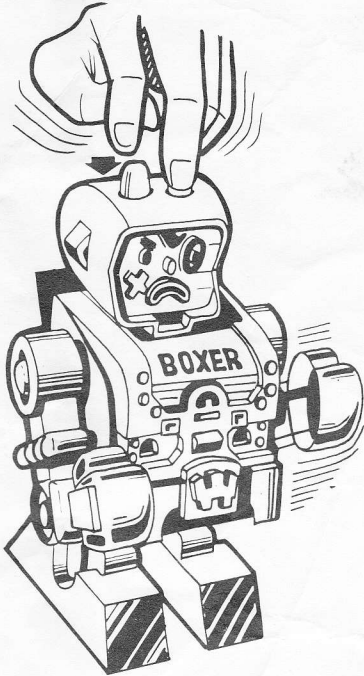

DING-A-LING

BOXER

INSTRUCTION SHEET

DO NOT THROW THIS SHEET AWAY. READ ALL INSTRUCTIONS CAREFULLY.

HOW TO PLAY WITH YOUR BOXER

1. PRESS LEFT BUTTON TO RAISE LEFT ARM.
2. PRESS RIGHT BUTTON TO RAISE RIGHT ARM.
3. PRESS ONE BUTTON AFTER THE OTHER AND BOXER WILL FIGHT.

IMPORTANT

VASELINE

FOR BEST RESULTS ON SPACE SKYWAY SETS, PUT A SMALL AMOUNT OF VASELINE® ALL ALONG LEDGES BETWEEN DING-A-LING'S FEET, AS SHOWN. BE SURE TO ADD MORE VASELINE® WHEN NEEDED.

©1971 TOPPER CORPORATION, ELIZABETH, N.J. 07206